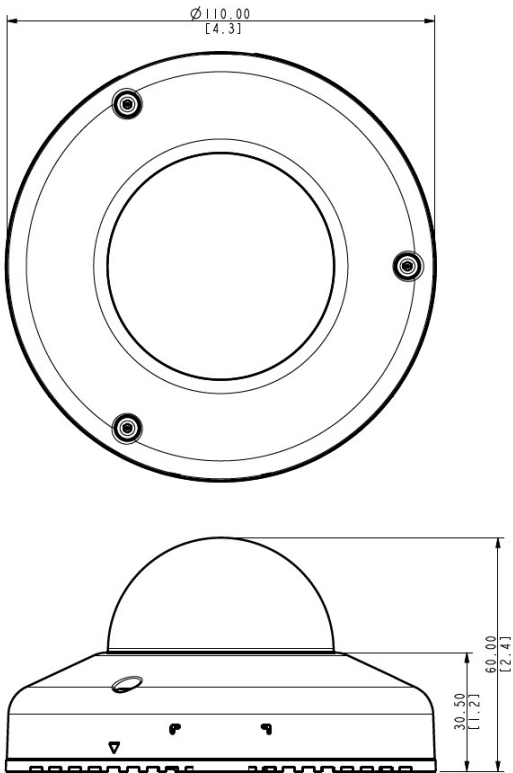

**Interface**

Audio Interface	Cable with 3.5mm Phone Jack
Local Storage	MicroSDHC, MicroSDXC Memory Card Slot (card not included, up to 256GB)
Operating Button	Reset Button

**General**

Power Source	PoE Class 2 (IEEE802.3af)
Power Consumption	4.4 W (PoE)
Weight	415g (0.914lb)
Dimensions	(Ø x H): 110mm x 60mm (4.3" x 2.4")
Environmental Casing	Weatherproof (IP68), Vandal proof (IK10), Vibration proof (EN50155)
Mount Type	Surface, Gang Box, Pendant, Converter for NPT Standard Mounts, Wall Mount, Pole Mount
Starting Temperature	-20°C ~ 50°C (-4°F ~ 122°F)
Operating Temperature	-20°C ~ 50°C (-4°F ~ 122°F)
Operating Humidity	10% - 85% RH
Approvals	CE Class A, FCC Class B, EAC, IP68, IK10, NEMA 4X, EN45545-2, EN50121-3-2, EN50155, IEC60571, UL (for optional PoE injector)
Real-time Clock (RTC)	Yes
Warranty	3 Year(s). For extended warranty offering, see <a href="http://www.acti.com/support/warranty">http://www.acti.com/support/warranty</a>

### ► Photo Indication

- 1 Power LED
- 2 Audio Input
- 3 Ethernet Port
- 4 Reset Button
- 5 Memory Card Slot

### ► Dimension Diagram

Unit: mm [inch]