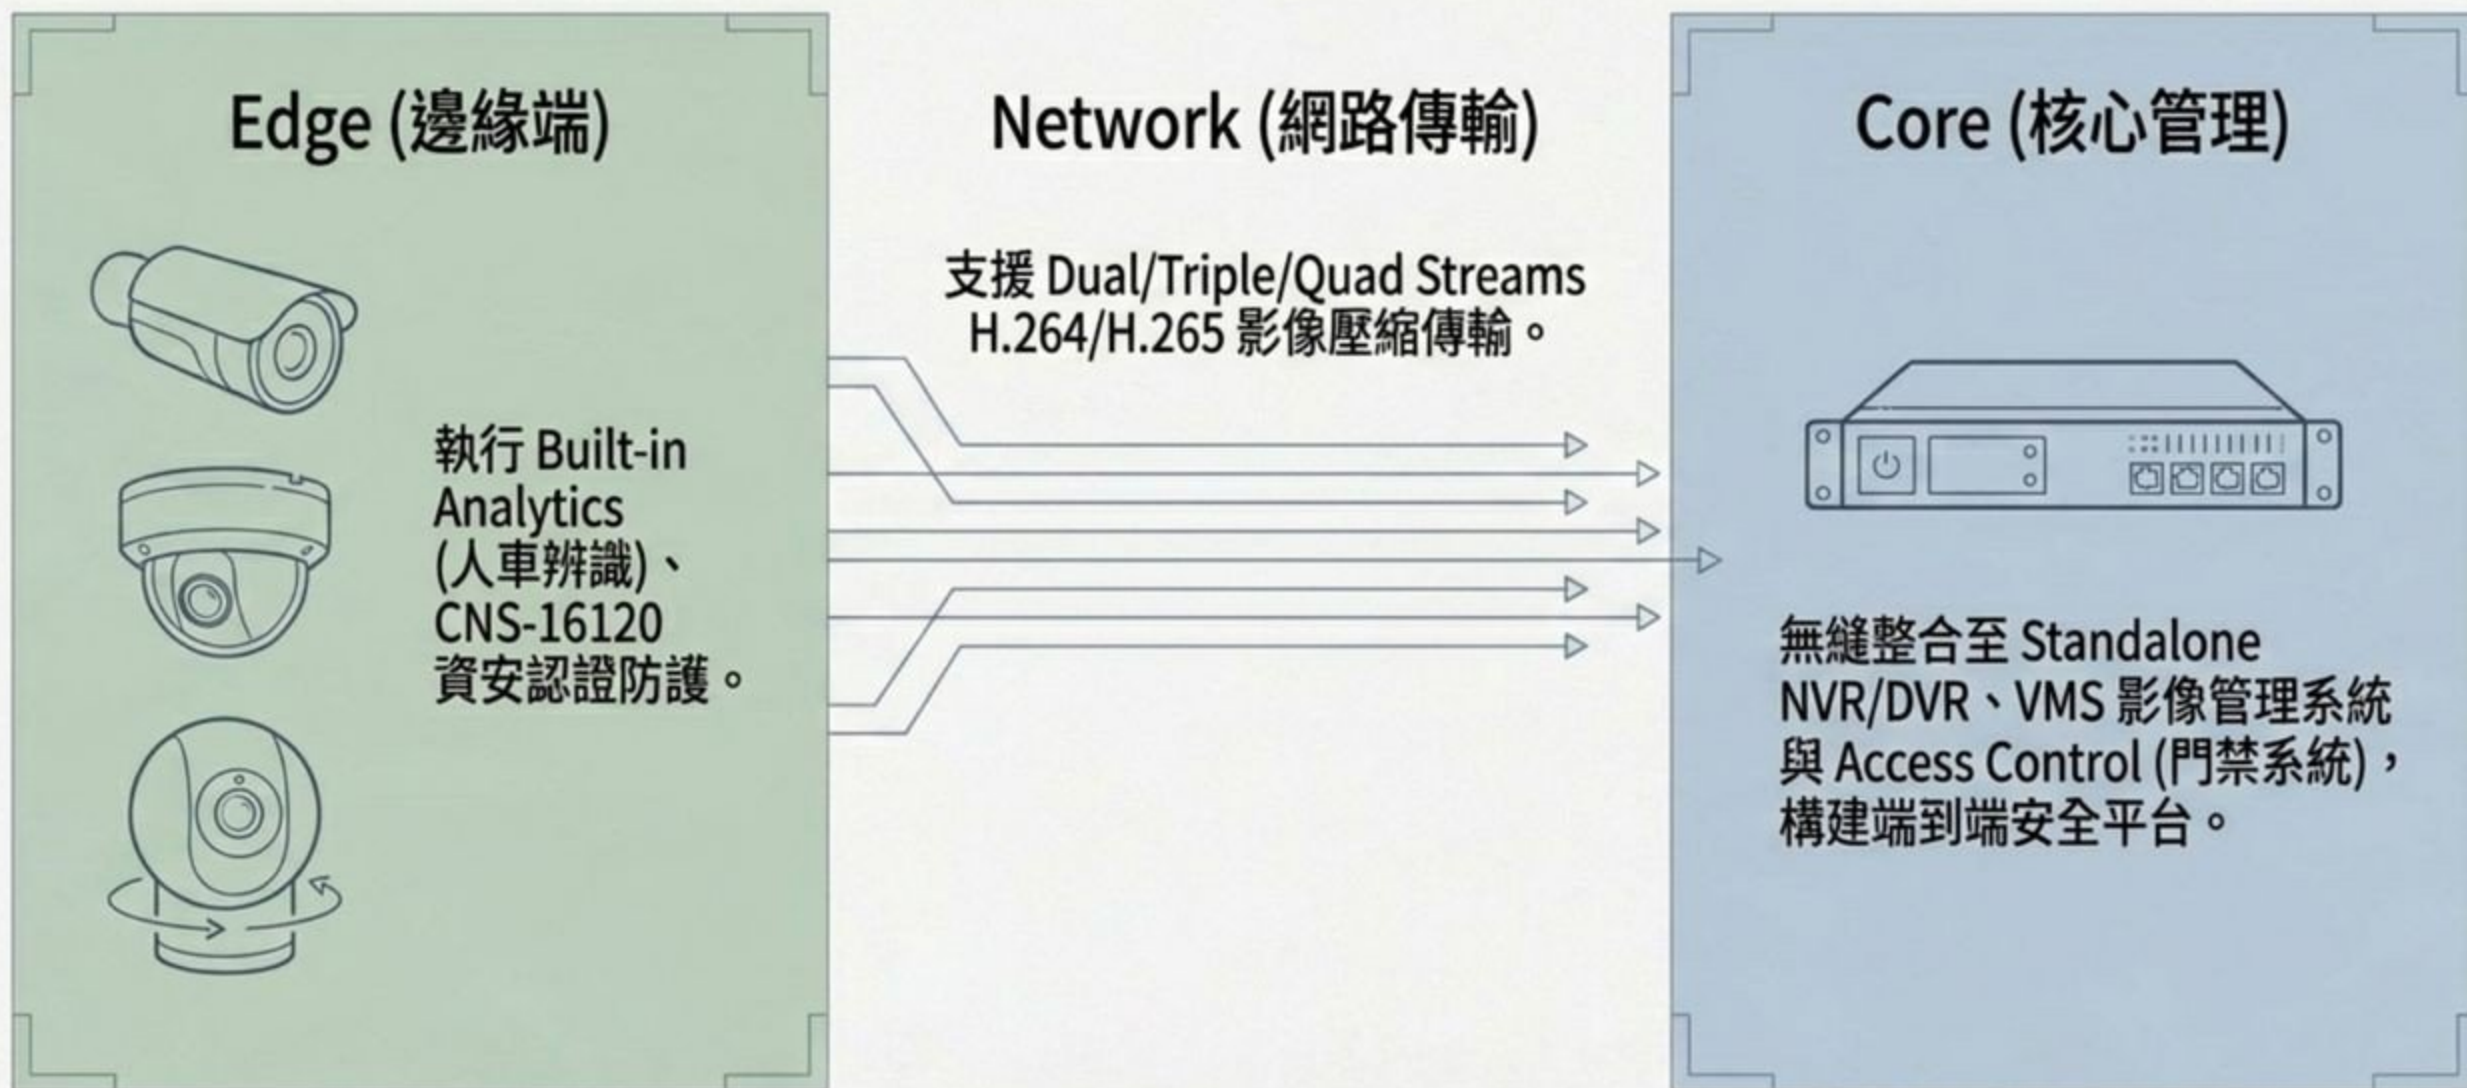

Architectures

系統整合商部署架構模型