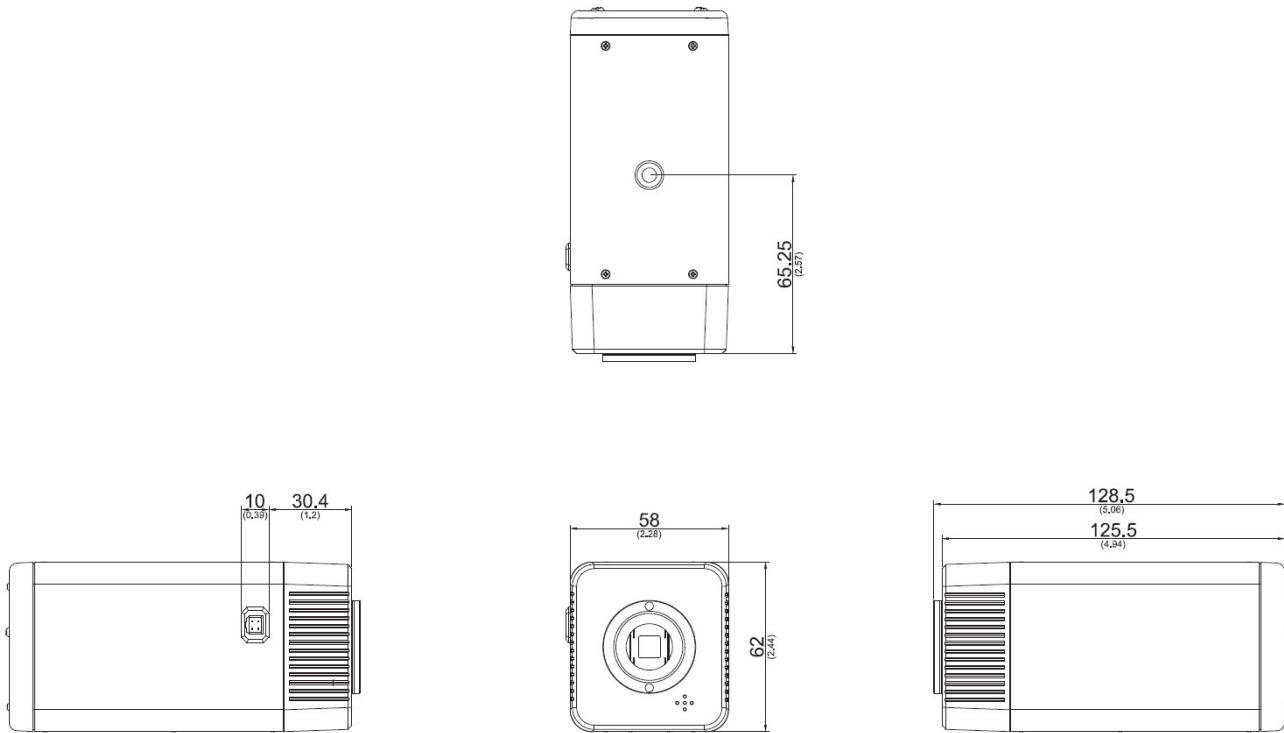

Interface

Serial Port	1 x RS-485
Audio Interface	1/1, Terminal block
Digital Input/Output	1/1 (Terminal block)
Operating Button	Reset Button

General

Power Source	DC 12V, PoE Class 3 (IEEE802.3af)
Power Consumption	5.76 W (PoE)
Weight	420g (0.926lb)
Dimensions	(W x H x D): 62mm x 58mm x 128.49mm (2.44" x 2.28" x 5.059")
Environmental Casing	Optional housing (IP66-IP68)
Explosion Protection	Optional Explosion-Proof housing
Mount Type	Wall Mount, Ceiling Bracket
Operating Temperature	-10°C ~ 50°C (14°F ~ 122°F)
Operating Humidity	10% - 85% RH, non-condensing
Approvals	CE Class A, FCC Class A
Color	White
Real-time Clock (RTC)	Yes
Warranty	3 Year(s). For extended warranty offering, see http://www.acti.com/support/warranty

* To be available through future firmware upgrade ** Edge Recording function is integrated with NVR 3 Corporate / NVR 3 Business / INR / GNR series.

► Dimension Diagram

Unit: mm [inch]

► Related Products