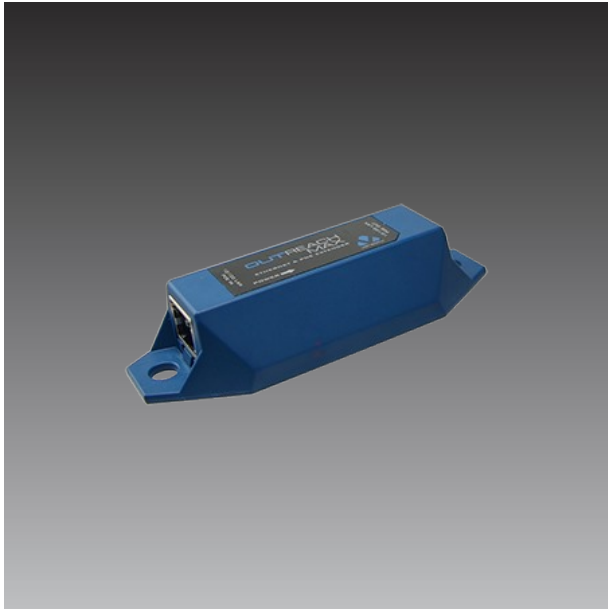

PPEX-0100

Power over Ethernet (PoE) Extender

► Specifications

Product Profile

Product Type	PoE Extender
Original Model	Outreach Max
Application Environment	Indoor
Description	Power over Ethernet (PoE) Extender

General

Weight	42.5g (0.094lb)
Dimensions	(W x H x D): 105mm x 40mm x 22mm (4.134" x 1.575" x 0.866")
Operating Temperature	-10°C ~ 50°C (14°F ~ 122°F)
Approvals	CE, FCC, RoHS
Warranty	1 Year(s)

► Related Products

Cube - Fixed Cube

C11W		1.3MP Wireless Cube with Basic WDR, Fixed lens, f3.6mm/F1.8 (HOV:55°), H.264, 720p/30fps, 2D+3D DNR, Built-in Microphone, DC12V
------	---	---

E11		1MP Cube with Basic WDR, Fixed lens, f4.2mm/F1.8 (HOV:53.8°), H.264, 720p/30fps, DNR, Audio, PoE
E11A		1MP Cube with Basic WDR, Fixed lens, f4.2mm/F1.8 (HOV:53.8°), H.264, 720p/30fps, DNR, Built-in Microphone, PoE
E13A		5MP Cube with Basic WDR, Fixed lens, f2.8mm/F2.0 (HOV:92.6°), H.264, 1080p/30fps, DNR, Built-in Microphone, PoE
E14		10MP Cube with Basic WDR, Fixed lens, f3.6mm/F1.8 (HOV:99°), H.264, 1080p/30fps, DNR, Built-in Microphone, PoE
E19		5MP Cube with Extreme WDR, SLLS, Fixed lens, f2.8mm/F1.8 (HOV:117.5°), H.265/H.264, 1080p/30fps, 2D+3D DNR, Built-in Microphone, PoE

Box - Fixed Box

E217		2MP Video Analytics Box with D/N, Extreme WDR, SLLS, Fixed lens, f2.93mm/F2.0 (HOV:101.3°), H.264, 1080p/60fps, 2D+3D DNR, Audio, PoE/DC12V, DI/DO, RS-422/RS-485, Built-in Analytics
Q22		2MP Outdoor Micro Box with Basic WDR, SLLS, Fixed lens, f2.55mm/F2.2 (HOV:110.3°), H.264, 1080p/30fps, DNR, Built-in Microphone, PoE/DC12V, IP68 (for Lens module and Lens cable), IK10 (metal casing), EN50155, DI/DO, RS-232