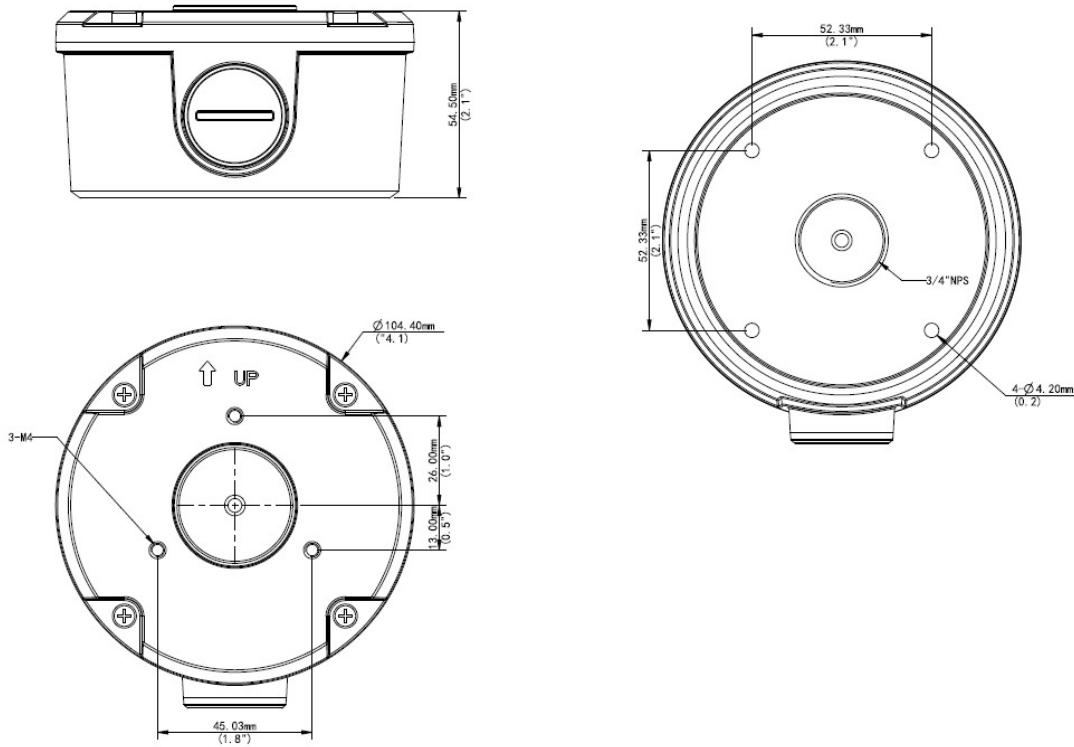

PMAX-0729

Junction Box (for Z39, Z310, Z318, Z319, Z322, Z49, Z412, Z413, Z413-P1, Z419)

► Specifications

Product Profile

Product Type	Camera Mount
Description	Junction Box (for Z39, Z310, Z318, Z319, Z322, Z49, Z412, Z413, Z413-P1, Z419)

General

Dimensions	(Ø x H): 104.4mm x 54.5mm (4.1" x 2.1")
Color	White
Material	Aluminum alloy
Warranty	1 Year(s)

► Dimension Diagram

Unit: mm [inch]

► Related Products

Bullet - Fixed Bullet

Z315		5MP Mini Bullet with D/N, Adaptive IR, Superior WDR, SLLS, Fixed lens, f2.8mm/F1.6 (HOV:112.9°), H.265/H.264, 2D+3D DNR, Built-in Microphone, PoE/DC12V, IP68
Z318		8MP Mini Bullet with D/N, Adaptive IR, Superior WDR, SLLS, Fixed lens, f2.8mm/F1.6 (HOV:112.9°), H.265/H.264, 1440p/30fps, 2D+3D DNR, Built-in Microphone, PoE/DC12V, IP67
Z319		5MP Mini Bullet with D/N, Adaptive IR, Superior WDR, SLLS, Fixed lens, f2.8mm/F1.6 (HOV:112.9°), H.265/H.264, 2D+3D DNR, Built-in Microphone, PoE/DC12V, IP67
Z322		4MP Outdoor Mini Bullet with D/N, Adaptive IR, White LED (50 meters), Basic WDR, SLLS, Fixed lens, f2.8mm/F1.6 (HOV: 97°), H.265/H.264, 2D+3D DNR, Built-in Microphone, PoE/DC12V, IP67
Z324		4MP Mini Bullet with White LED, Superior WDR, SLLS, Fixed lens, f2.8mm/F1.0 (HOV:110.4°), H.265/H.264, 2D+3D DNR, Built-in Microphone, , PoE/DC12V, IP67
Z325		8MP Mini Bullet with D/N, Adaptive IR, Superior WDR, SLLS, Fixed lens, f2.8mm/F2.0 (HOV:102.1°), H.265/H.264, 1080p/30fps, 2D+3D DNR, Built-in Microphone, PoE/DC12V, IP68, IK10 (metal casing)
Z330		2MP Deep Learning AI ColorGuard f2.8mm Fixed Bullet with IR LED 50m, White LED 50m, Smart Dual Light, WDR 120dB