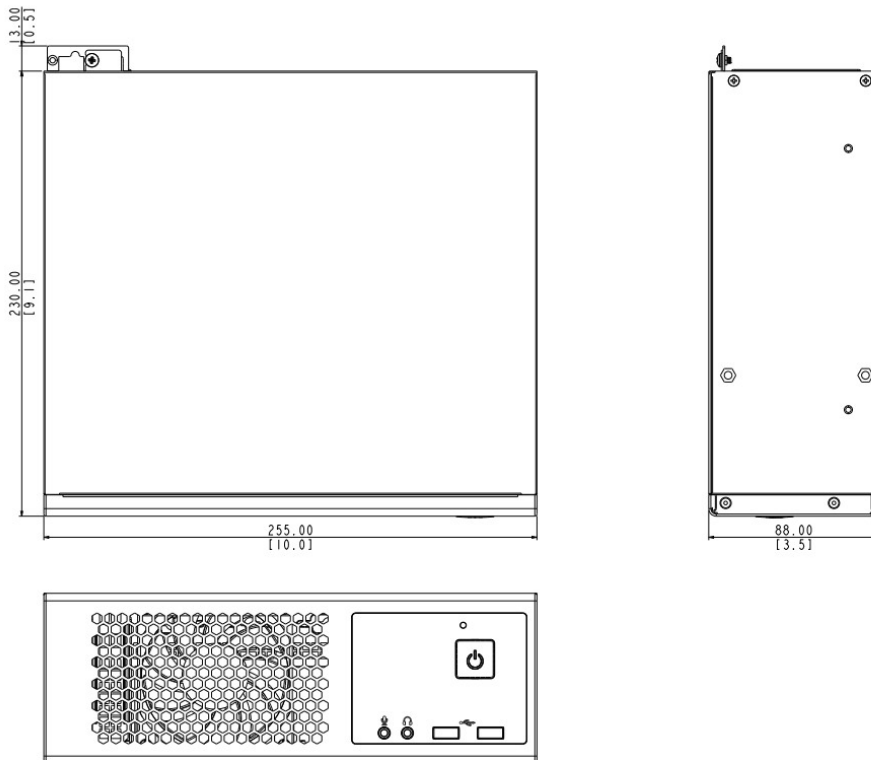

### System

Server Operating System	Windows 10 IoT
USB	6-Port USB 3.0

**Storage**

System Drive	M.2 SSD, 256GB
Storage Bay	SATA, Max. 1 Disk(s) (One 2TB storage disk included)
HDD Size	3.5"

**Interface**

Serial Port	2 x RS-232
Local Display Interface	HDMI x 1, DVI x 1, Display Port x 1

**► Dimension Diagram**

Unit: mm [inch]