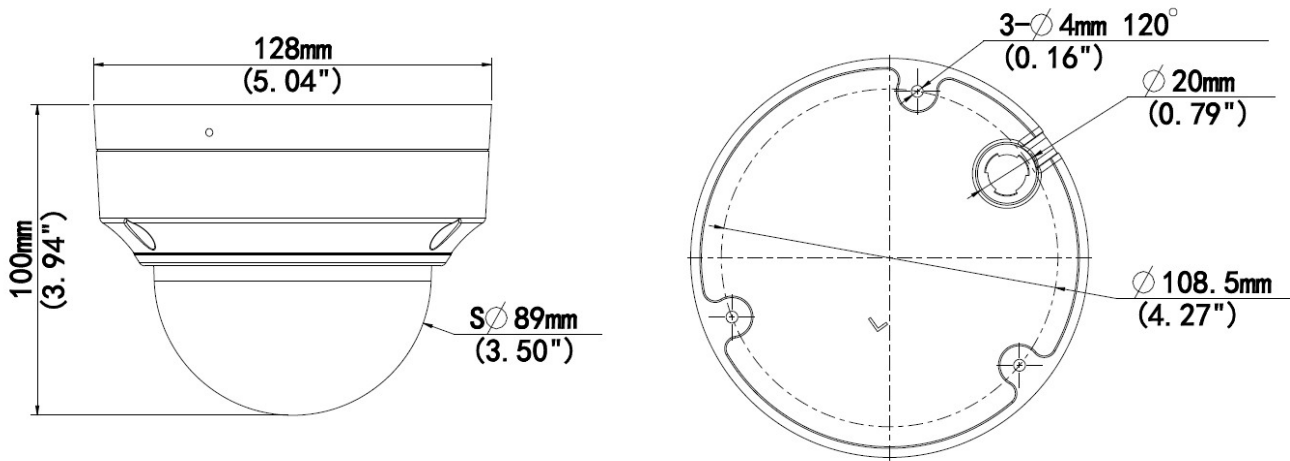

## Interface

Local Storage	MicroSD Memory Card Slot (card not included, up to 128GB)
Operating Button	Reset Button

**General**

Power Source	DC 12V, PoE (IEEE802.3af)
Power Consumption	7.5 W (PoE)
Weight	785g (1.73lb)
Dimensions	(Ø x H): 128mm x 100mm (5.0" x 3.9")
Environmental Casing	Weatherproof (IP68), Vandal proof metal casing (IK10)
Operating Temperature	-30°C ~ 60°C (-22°F ~ 140°F)
Approvals	CE Class B, FCC Class B, IP68, IK10 (metal casing)
Real-time Clock (RTC)	No
Warranty	2 Year(s). For extended warranty offering, see <a href="http://www.acti.com/support/warranty">http://www.acti.com/support/warranty</a>

### ► Dimension Diagram

Unit: mm [inch]