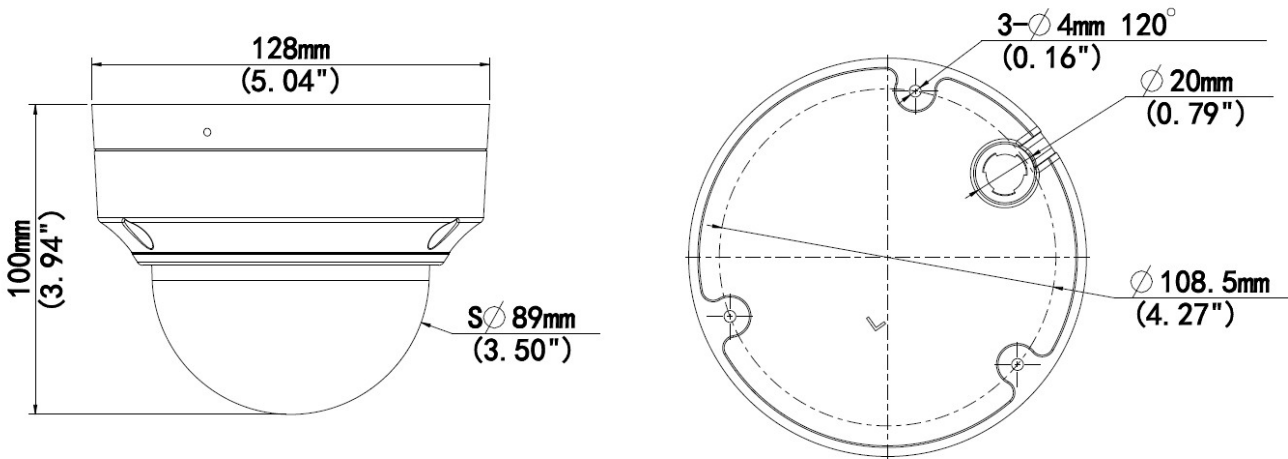

Operating Button	Reset Button
------------------	--------------

**General**

Power Source	DC 12V, PoE (IEEE802.3af)
Power Consumption	7.5 W (PoE)
Weight	785g (1.73lb)
Dimensions	(Ø x H): 128mm x 100mm (5.0" x 3.9")
Environmental Casing	Weatherproof (IP68), Vandal proof metal casing (IK10)
Corrosion Protection	Optional for project request. Chassis corrosion resistance at the seashore approximately 3 years.
Operating Temperature	-30°C ~ 60°C (-22°F ~ 140°F)
Operating Humidity	10% - 95% RH, non-condensing
Approvals	CE Class B, FCC Class B, IP68, IK10 (metal casing), UL Listed
Real-time Clock (RTC)	No
Warranty	2 Year(s). For extended warranty offering, see <a href="http://www.acti.com/support/warranty">http://www.acti.com/support/warranty</a>

### ► Dimension Diagram

Unit: mm [inch]