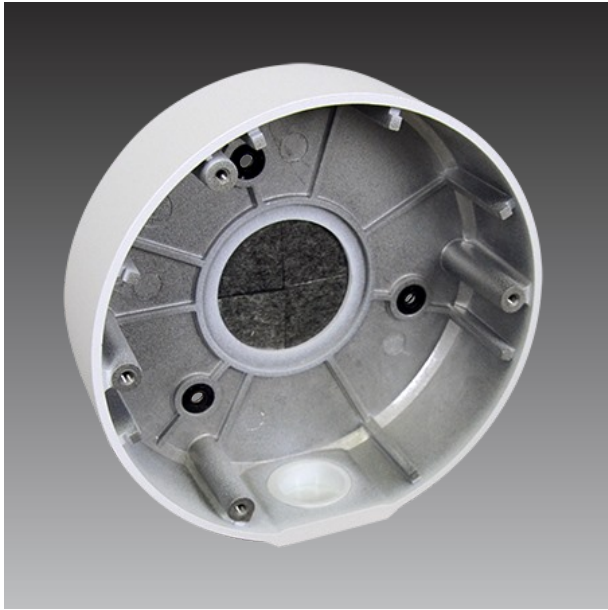

# PMAX-0713

Junction Box (for Z724, Z81, Z82, Z85, Z86, Z87, Z972, Q550)

### Product Profile

Product Type	Camera Mount
Description	Junction Box (for Z724, Z81, Z82, Z85, Z86, Z87, Z972, Q550)

### General

Weight	204.5g (0.451lb)
Dimensions	(Ø x H): 126mm x 36mm (5.0" x 1.4")
Color	White
Material	Aluminum
Warranty	1 Year(s)