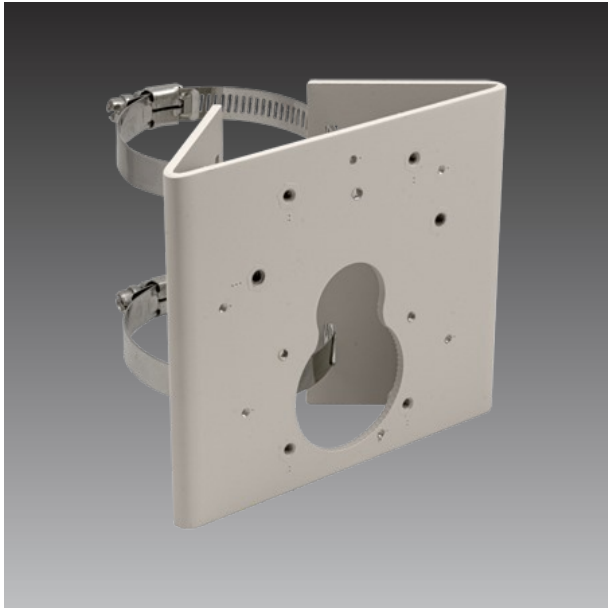

PMAX-0506

Pole Mount (for A31, A4x, E78, E9x, E9xx) supports 2" to 3" Poles

► Specifications

Product Profile

Product Type	Camera Mount
Application Environment	Indoor/Outdoor
Description	Pole Mount (for A31, A4x, E78, E9x, E9xx) supports 2" to 3" Poles

General

Supported Pole Range	2" ~ 3"
Weight	254.5g (0.56lb)
Dimensions	(W x H x D): 135.32mm x 120mm x 46.77mm (5.3" x 4.7" x 1.8")
Color	Warm Gray
Material	Aluminum
Warranty	1 Year(s)

► Related Products

Bullet - Zoom Bullet

A415		3MP Zoom Bullet with D/N, Adaptive IR, Extreme WDR, SLLS, 4.3x Zoom lens, f2.8-12mm/F1.4-2.8 (HOV:88°-25°), P-Iris, Auto Focus (for installation), H.265/H.264, 1080p/30fps, 2D+3D DNR, Audio, PoE/DC12V, IP66, IK10 (metal casing), DI/DO
------	---	--