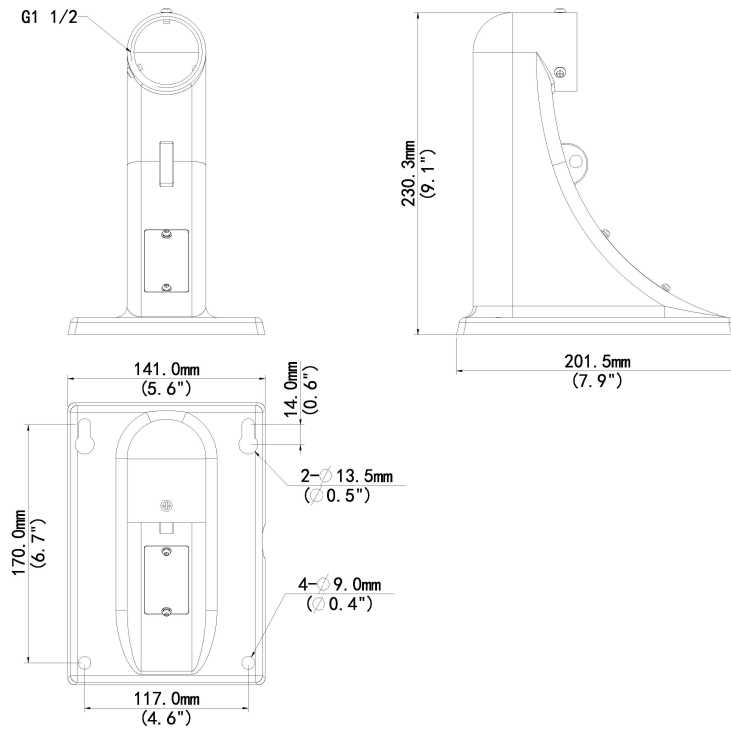

## ► Specifications

### Product Profile

Product Type	Camera Mount
Description	Wall Mount (for Z950, Z952, Z954, Z956, Z957, Z958)

### General

Weight	825.5g (1.820lb)
Dimensions	(W x H x D): 230.3mm x 141mm x 201.5mm (9.1" x 5.6" x 7.9")
Color	White
Material	Aluminum
Warranty	1 Year(s)

## ▶ Dimension Diagram

Unit: mm [inch]