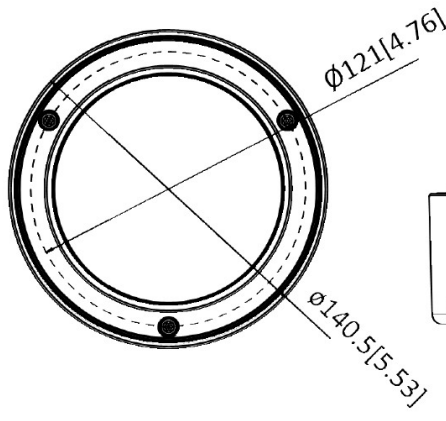

► Dimension Diagram

Unit: mm[inch]

Unit: mm [inch]