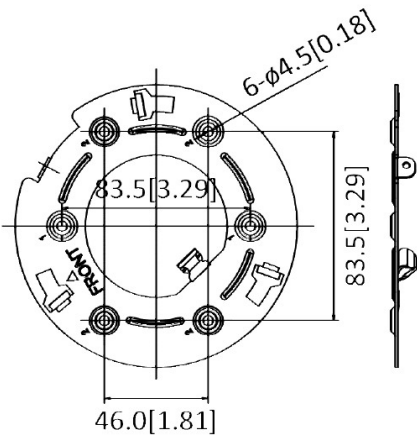

## Integration

ONVIF Compliant	Yes, Profile S, Profile G
-----------------	---------------------------

## Interface

Serial Port	1 x RS-485
Audio Interface	1/1, 3.5mm Phone Jack
Digital Input/Output	1/1

## General

Power Source	DC 12V, PoE Class 3 (IEEE802.3af)
Power Consumption	9.96 W (DC), 12 W (AC), 12 W (PoE)
Weight	948g (2.09lb)
Dimensions	(Ø x H): 140.5mm x 122.6mm (5.5" x 4.8")
Environmental Casing	Vandal proof (IK10)
Operating Temperature	-30°C ~ 60°C (-22°F ~ 140°F)
Warranty	3 Year(s). For extended warranty offering, see <a href="http://www.acti.com/support/warranty">http://www.acti.com/support/warranty</a>

► Dimension Diagram

Unit: mm[inch]

Unit: mm [inch]