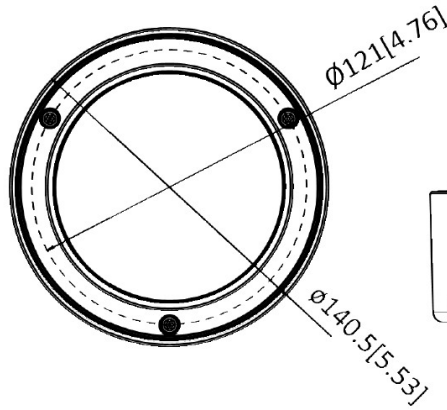

► Dimension Diagram

Unit: mm[inch]

Unit: mm [inch]