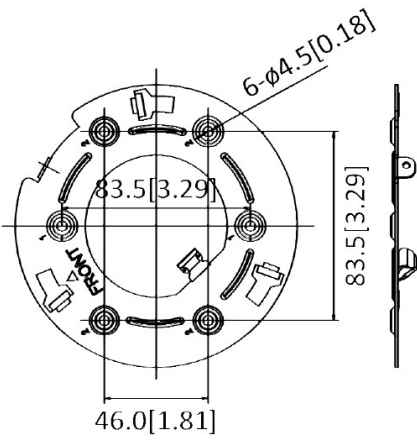

## Interface

Serial Port	1 x RS-485
Audio Interface	1/1, 3.5mm Phone Jack
Digital Input/Output	1/1

## General

Power Source	DC 12V, PoE Class 3 (IEEE802.3af)
Power Consumption	10.5 W (DC), 12.95 W (PoE)
Weight	954g (2.103lb)
Dimensions	(Ø x H): 140.5mm x 122.6mm (5.5" x 4.8")
Environmental Casing	Vandal proof (IK10)
Operating Temperature	-30°C ~ 60°C (-22°F ~ 140°F)
Warranty	3 Year(s). For extended warranty offering, see <a href="http://www.acti.com/support/warranty">http://www.acti.com/support/warranty</a>

### ► Dimension Diagram

Unit: mm[inch]

Unit: mm [inch]