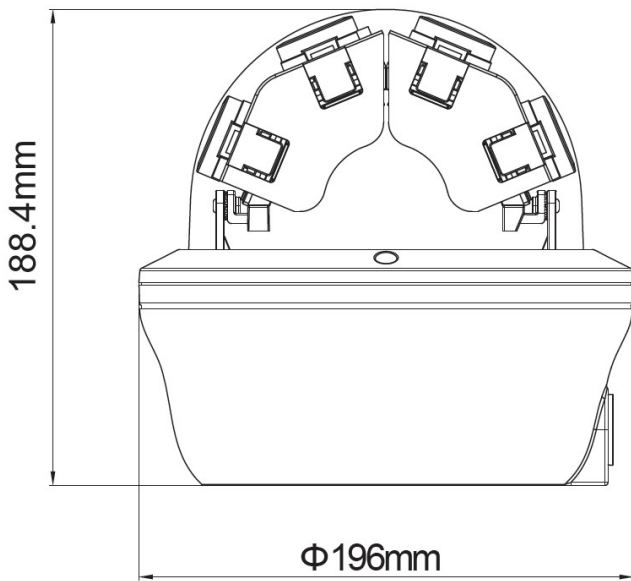

Q75

20MP (4x6MP) Outdoor 4-Sensor 180° Dome with IR LED 30m, WDR 100dB

- 20 Megapixel, f5.5mm, 4-Sensor 180° Dome
- 1/1.8" Sensor, IR LED 30m, Advanced WDR (100 dB)
- Color Min. Illumination 0.003 lux
- Weatherproof (IP66), Vandal proof (IK10)

Specifications

Product Profile

Product Type	4-Sensor 180° Dome
Application Environment	Outdoor
Maximum Resolution	20MP
Description	20MP Outdoor Multi-Imager Panoramic Dome with D/N, Adaptive IR, Extreme WDR, SLLS, 4 Fixed lenses, 4pcs 5MP sensors
Image Sensor	Progressive Scan CMOS (6MP x4)
Sensor Size	1/1.8 "
Effective Pixels	3096(H) X 2080(V) x 4 (6.44 MP)
Day / Night	Yes
Low Light Sensitivity	Superior
Minimum Illumination	Color: 0.003 lux; B/W: 0 lux (IR LED on)
Mechanical IR Cut Filter	Yes
IR LED	Adaptive IR LED (850 nm)
IR Working Distance	30m
S/N Ratio	75 dB

Interface	
Digital Input/Output	1/1
Operating Button	Reset Button

General	
Power Source	DC 12V, AC 24V, High PoE (IEEE802.3at)
Power Consumption	25.5 W (PoE)
Weight	2500g (5.51lb)

4-Sensor 180° Dome

Dimensions	(Ø x H): 196mm x 188.4mm (7.72" x 7.42")
Environmental Casing	Weatherproof (IP66), Vandal proof (IK10)
Corrosion Protection	Optional for project request. Chassis corrosion resistance at the seashore approximately 3 years.
Mount Type	Surface, Pendant, Wall Mount
Starting Temperature	-20°C ~ 50°C (-4°F ~ 122°F)
Operating Temperature	-40°C ~ 50°C (-40°F ~ 122°F)
Approvals	CE, FCC, IP66, IK10

Photo Indication

- 1 Digital Output
- 2 Digital Input
- 3 Power Connector
- 4 Audio Output Jack
- 5 Reset Button
- 6 Audio Input Jack
- 7 Ethernet Port
- 8 Memory Card Slot

Dimension Diagram

Unit: mm [inch]