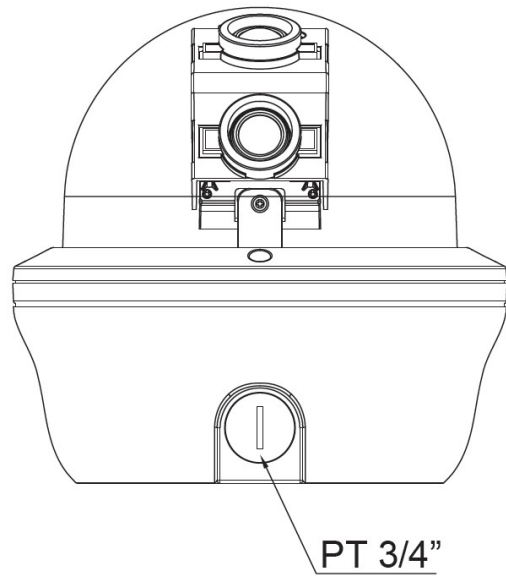

Interface	
Digital Input/Output	1/1
Operating Button	Reset Button

General	
Power Source	DC 12V, AC 24V, High PoE (IEEE802.3at)
Power Consumption	25.5 W (PoE)
Weight	2500g (5.51lb)

4-Sensor 180° Dome

Dimensions	(Ø x H): 196mm x 188.4mm (7.72" x 7.42")
Environmental Casing	Weatherproof (IP66), Vandal proof (IK10)
Corrosion Protection	Optional for project request. Chassis corrosion resistance at the seashore approximately 3 years.
Mount Type	Surface, Pendant, Wall Mount
Starting Temperature	-20°C ~ 50°C (-4°F ~ 122°F)
Operating Temperature	-40°C ~ 50°C (-40°F ~ 122°F)
Approvals	CE, FCC, IP66, IK10

Photo Indication

- 1 Digital Output
- 2 Digital Input
- 3 Power Connector
- 4 Audio Output Jack
- 5 Reset Button
- 6 Audio Input Jack
- 7 Ethernet Port
- 8 Memory Card Slot

Dimension Diagram

Unit: mm [inch]