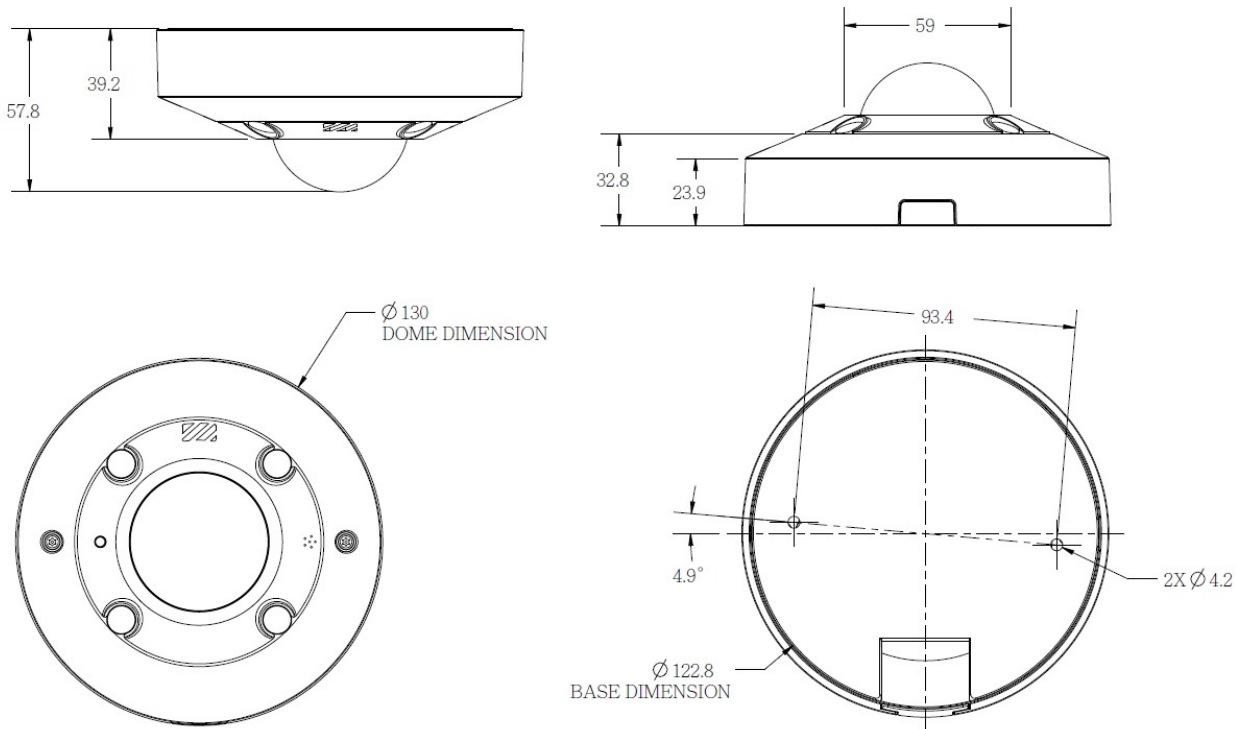

Approvals	CE Class A, FCC Class A, IK10, Taiwan IoT Cybersecurity Certification Level 1 (CNS-16120)
Real-time Clock (RTC)	Yes
Warranty	3 Year(s). For extended warranty offering, see http://www.acti.com/support/warranty

► **Dimension Diagram**

Unit: mm [inch]

► **Related Products**

Mounting Accessories - Camera Mount

PMAX-0102		Straight Tube
PMAX-0103		Straight Tube with Bracket
PMAX-0130		Mount Kit (for A711, A713)
PMAX-0302		Gooseneck with Bracket
PMAX-0303		Gooseneck