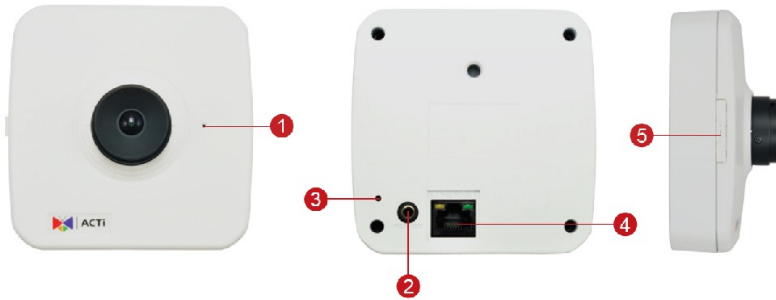

**Interface**

Operating Button	Reset Button
------------------	--------------

**General**

Power Source	PoE Class 2 (IEEE802.3af)
Power Consumption	6.49 W (PoE)
Weight	241g (0.53lb)
Dimensions	(W x H x D): 96mm x 96mm x 45mm (3.8" x 3.8" x 1.8")
Bundled Accessories	Bracket
Mount Type	Bracket
Starting Temperature	-10°C ~ 50°C (14°F ~ 122°F)
Operating Temperature	-10°C ~ 50°C (14°F ~ 122°F)
Approvals	CE Class B, FCC Class B, EAC, UL (for optional PoE injector)
Real-time Clock (RTC)	Yes
Warranty	3 Year(s). For extended warranty offering, see <a href="http://www.acti.com/support/warranty">http://www.acti.com/support/warranty</a>

## ► Photo Indication

- 1 Built-in Microphone
- 2 Audio Output
- 3 Reset Button
- 4 Ethernet Port
- 5 Memory Card Slot