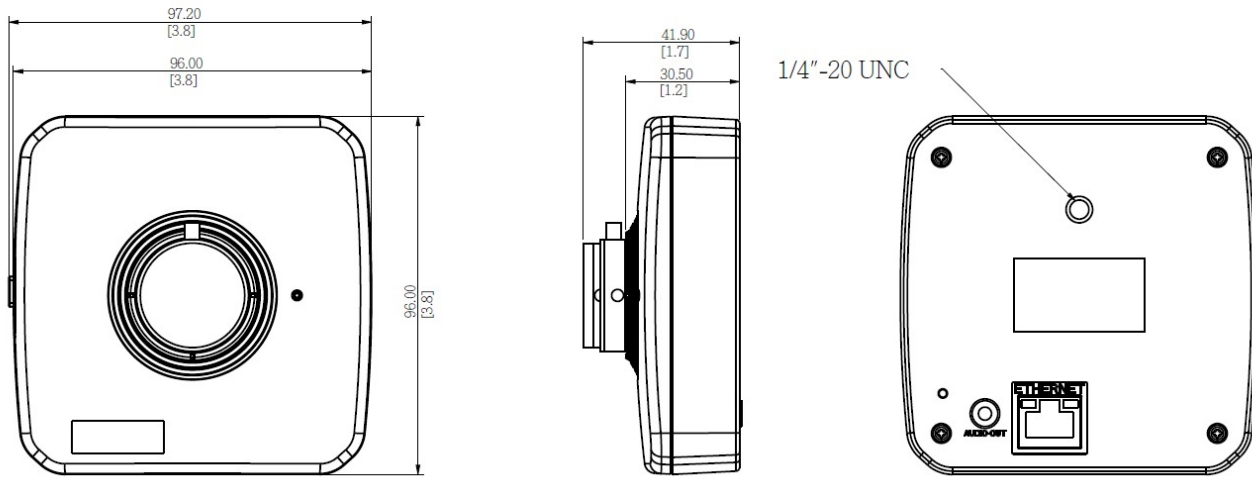

Unit: mm [inch]