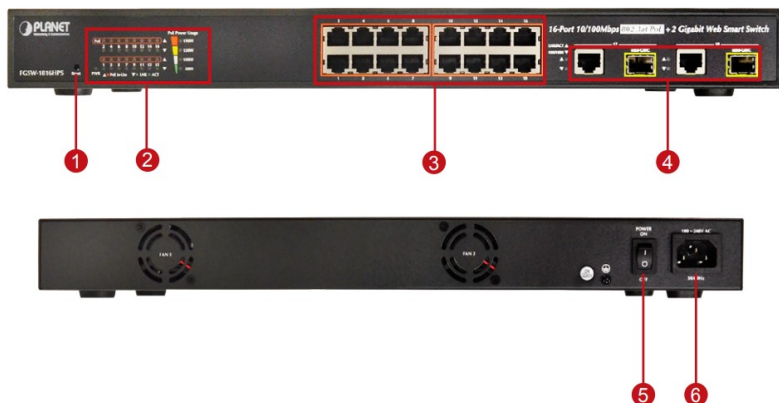

System

| | |
|---------|-----------------------|
| Managed | Yes (Layer 2 Managed) |
|---------|-----------------------|

General

| | |
|------------------|---|
| PoE Standard | IEEE 802.3af, IEEE 802.3at |
| PoE Output | Maximum 30 Watts per port |
| PoE Power Budget | Maximum 220 W |
| Power Source | AC 100-240V |
| Weight | 2550g (5.64lb) |
| Dimensions | (W x H x D): 440mm x 44.5mm x 200mm (17.32" x 1.75" x 7.87") Rack Space: 1U |

► Photo Indication

- 1 Reset Button
- 2 LED Indicators
- 3 PoE Ports
- 4 Gigabit TP/SFP Combo Port
- 5 Power Switch
- 6 Power Connector

► Related Products

Cube - Fixed Cube

| | | |
|------|---|--|
| C11W |  | 1.3MP Wireless Cube with Basic WDR, Fixed lens, f3.6mm/F1.8 (HOV:55°), H.264, 720p/30fps, 2D+3D DNR, Built-in Microphone, DC12V |
| E11 |  | 1MP Cube with Basic WDR, Fixed lens, f4.2mm/F1.8 (HOV:53.8°), H.264, 720p/30fps, DNR, Audio, PoE |
| E11A |  | 1MP Cube with Basic WDR, Fixed lens, f4.2mm/F1.8 (HOV:53.8°), H.264, 720p/30fps, DNR, Built-in Microphone, PoE |
| E13A |  | 5MP Cube with Basic WDR, Fixed lens, f2.8mm/F2.0 (HOV:92.6°), H.264, 1080p/30fps, DNR, Built-in Microphone, PoE |
| E14 |  | 10MP Cube with Basic WDR, Fixed lens, f3.6mm/F1.8 (HOV:99°), H.264, 1080p/30fps, DNR, Built-in Microphone, PoE |
| E19 |  | 5MP Cube with Extreme WDR, SLLS, Fixed lens, f2.8mm/F1.8 (HOV:117.5°), H.265/H.264, 1080p/30fps, 2D+3D DNR, Built-in Microphone, PoE |